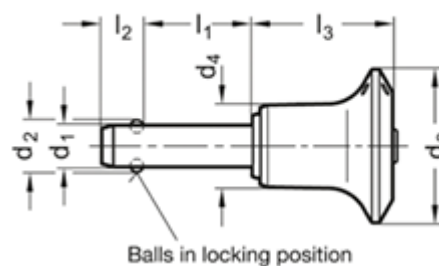

Article number: 201139545

Description: E+G stainless steel-ball lock pin  
GN 113.9-5-45

## Measures