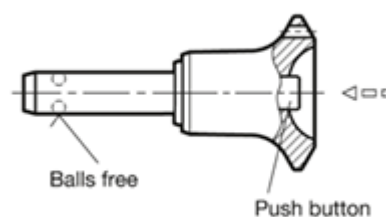

Application example

d1	= 5
d2	= 5.5
d3	= 23
d4	= 10.2
l1	= 45
l2	= 6
l3	= 20.2
Resilience (N)	= 14

Weight in (g) = 28